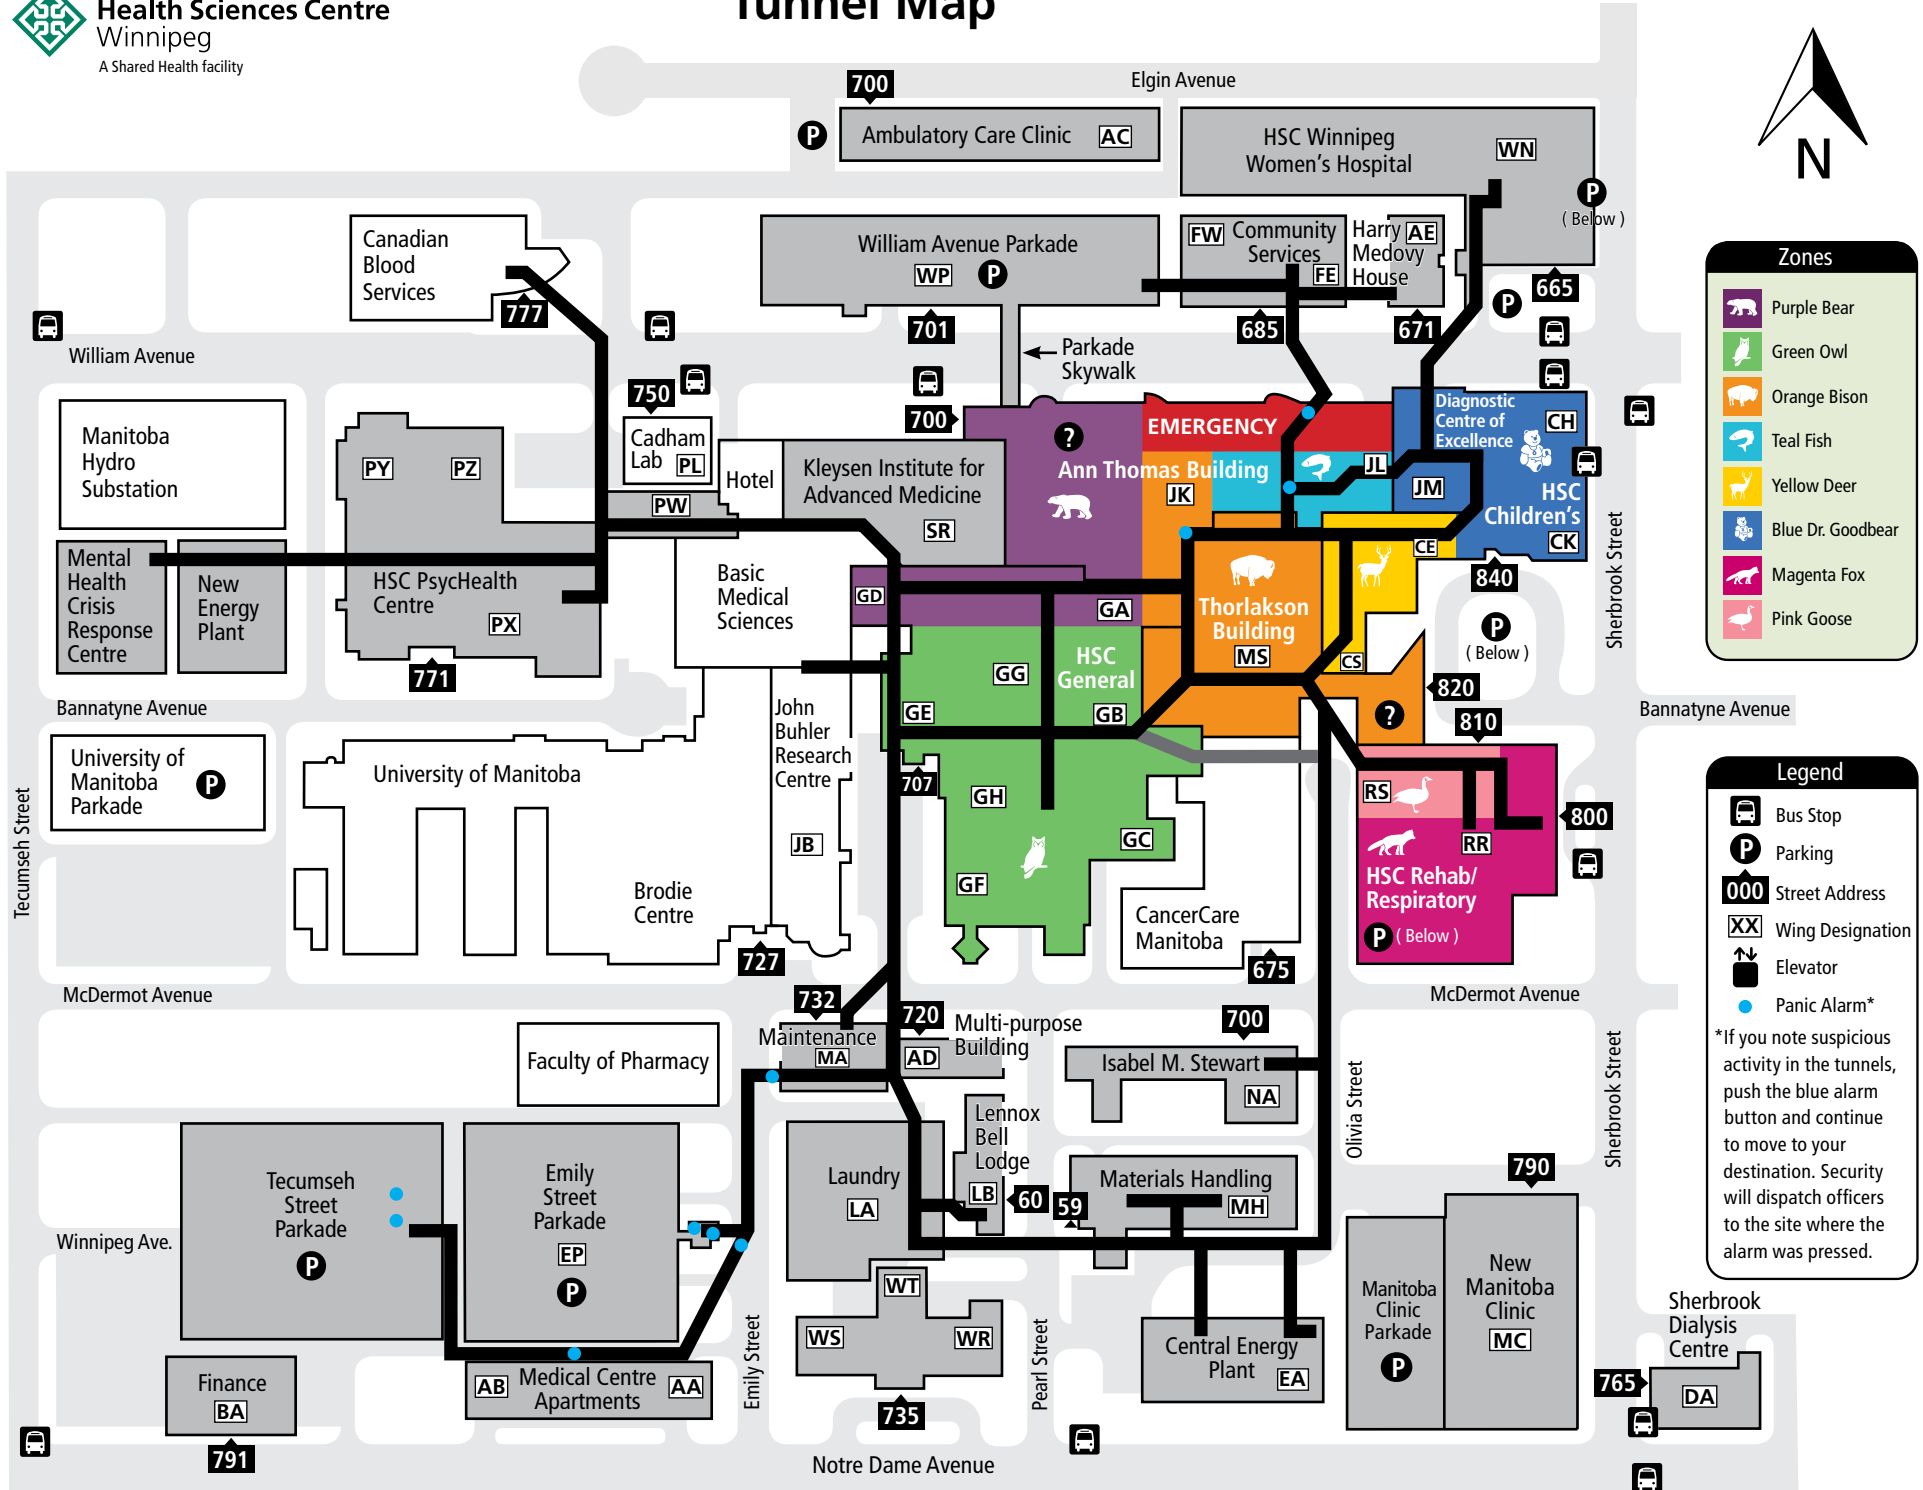

Tunnel Map

Zones

-  Purple Bear
-  Green Owl
-  Orange Bison
-  Teal Fish
-  Yellow Deer
-  Blue Dr. Goodbear
-  Magenta Fox
-  Pink Goose

Legend

-  Bus Stop
-  Parking
-  Street Address
-  Wing Designation
-  Elevator
-  Panic Alarm*

*If you note suspicious activity in the tunnels, push the blue alarm button and continue to your destination. Security will dispatch officers to the site where the alarm was pressed.

NOTE: Wheeled traffic has right-of-way in tunnels. Move to your right to let wheeled traffic pass.