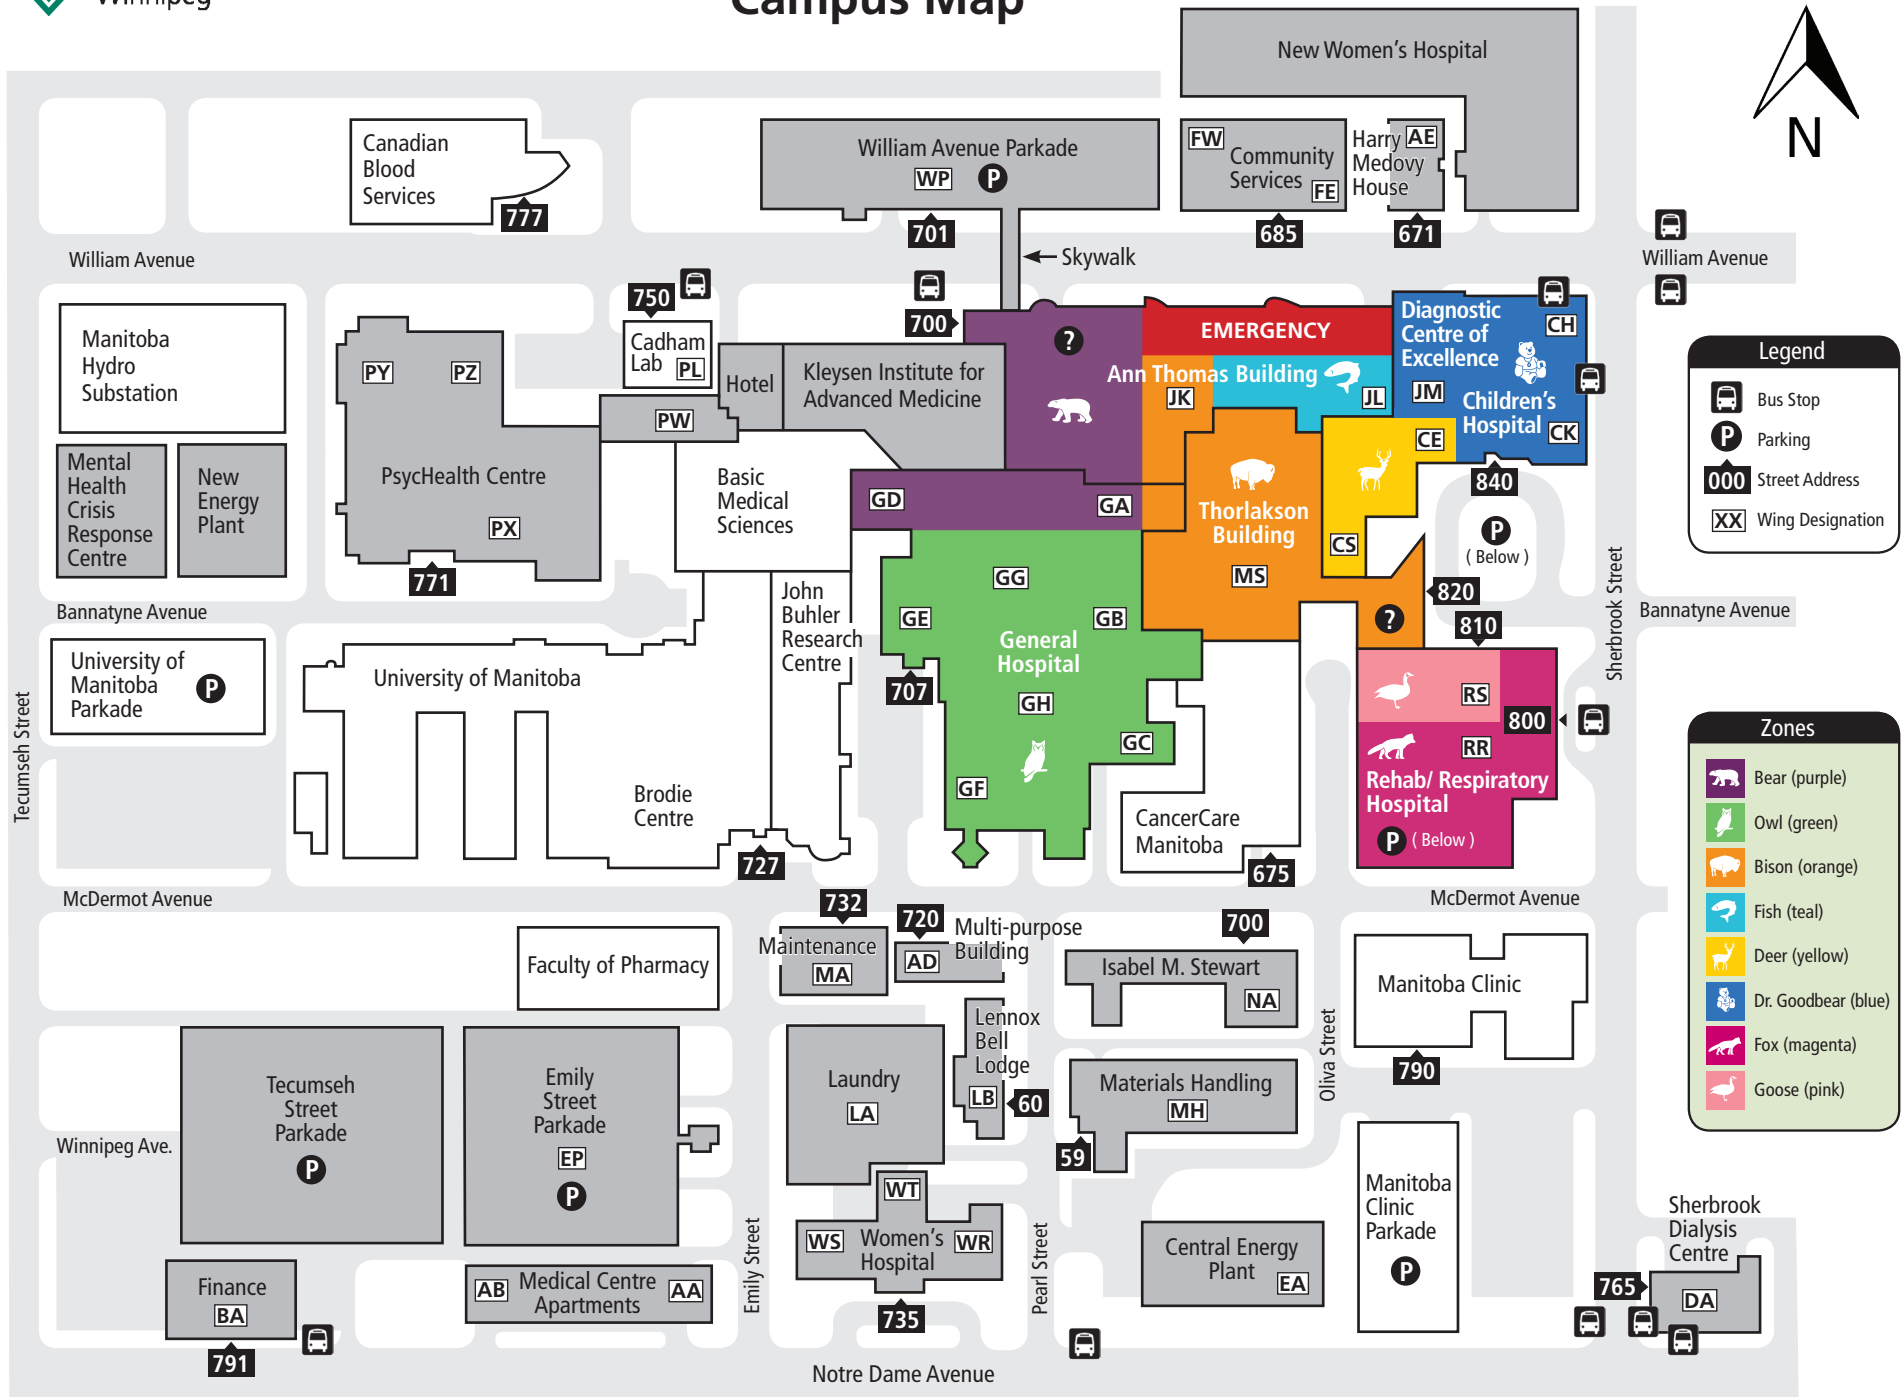

Campus Map

Legend

- Bus Stop
- Parking
- Street Address
- Wing Designation

Zones

- Bear (purple)
- Owl (green)
- Bison (orange)
- Fish (teal)
- Deer (yellow)
- Dr. Goodbear (blue)
- Fox (magenta)
- Goose (pink)